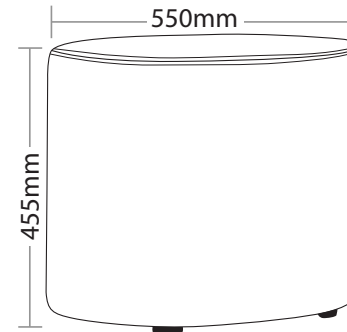

R7 OTTOMANS

OLA

FEATURES

- » Available in triangle, round and square shape
- » High density foam
- » Solid timber frame
- » Plastic legs
- » Available in local fabrics
- » Suitable for indoor use only
- » 3 year warranty
- » Weight limit is 120kg

INDOOR USE ONLY

✗ Do not use as a step ladder

SOLID TIMBER FRAME

HIGH DENSITY FOAM

PLASTIC LEGS

Keep a permanent contact between base of chair and floor

OLA-R