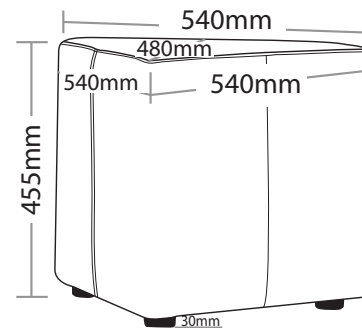

INDOOR USE ONLY

✗ Do not use as a step ladder

SOLID TIMBER FRAME

HIGH DENSITY FOAM

PLASTIC LEGS

Keep a permanent contact between base of chair and floor

OLA-T

OLA-R